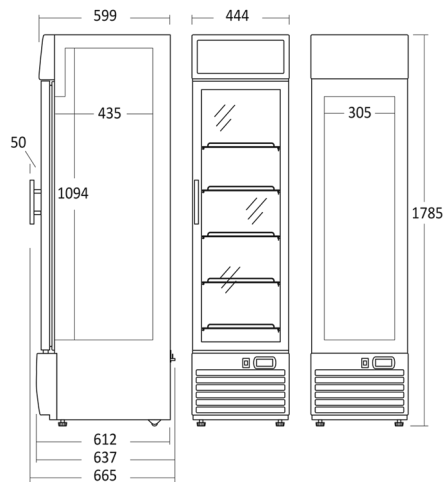

Display Freezer

SF 217 BE

Energy efficiency class

C

Item number	59320217BE10000	Taric goods code	84185011
EAN code	5704704015258	QTY in 40HQ	84

Short Description

Key features

- Self-closing hinged glass door
- 5 adjustable coated wire shelves
- 2 vertical LED
- 2 vertical LED

Measurement Drawings

Dimensions and weight

Product dimensions, HxWxD, mm	1790 x 445 x 665
Packaging dimensions, HxWxD, mm	1940 x 485 x 665
Total packaging volume m3	0,626
Gross volume, L	173
Net volume, L	142
Gross- / Net volume, L	173 / 142
Internal dimensions, HxWxD, mm	1095 x 304 x 405
Gross- / Net weight, kg	96.5 / 85

Colour and material

Inside Colour	White
Colour and material of door/lid	Black glass
Edge trim on shelves / drawers	None

Interior features

Number of Shelves	5
Adjustable shelves	Yes
Shelves material	White wire
Large shelves size WxD, mm	294 x 380