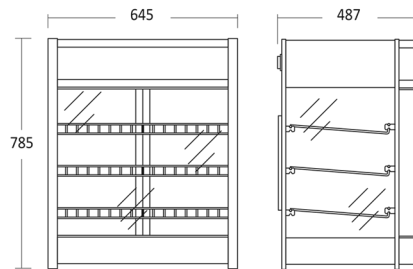

Display Cooler

SVS 145

Label not required

Energy efficiency class
Label not required

Item number	19660145210000	Taric goods code	85167970
EAN code	5704704005310	QTY in 40HQ	207

Short Description

Key features

- 3 chrome shelves
- Temperature range 30 til 90°C
- LED interior light
- Illuminated canopy

Measurement Drawings

Dimensions and weight

Product dimensions, HxWxD, mm	785 x 645 x 487
Packaging dimensions, HxWxD, mm	833 x 719 x 537
Total packaging volume m3	0,322
Net volume, L	137
Gross- / Net volume, L	/ 137
Internal dimensions, HxWxD, mm	516 x 623 x 371
Gross- / Net weight, kg	29 / 27

Colour and material

Inside Colour	Stainless Steel
Edge trim on shelves / drawers	None

Interior features

Number of Shelves	3
Adjustable shelves	Yes
Shelves material	Cromed wire
Max loading per shelves, kg	10
Large shelves size WxD, mm	600x337